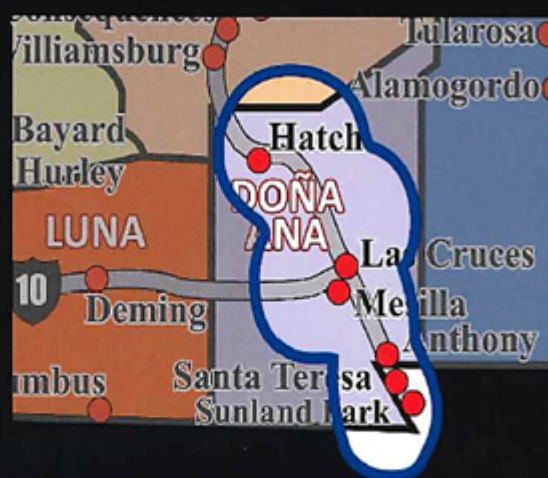

KMVR 104.9FM
MAGIC
104.9

**MORE
MUSIC
MORE
VARIETY**

Station: **Magic 104.9**
Frequency: **104.9 FM**
Call Letters: **KMVR FM**
Web Site: www.mymagic1049.com
Wattage: **6,000 watts**
Format: **Contemporary Hits**