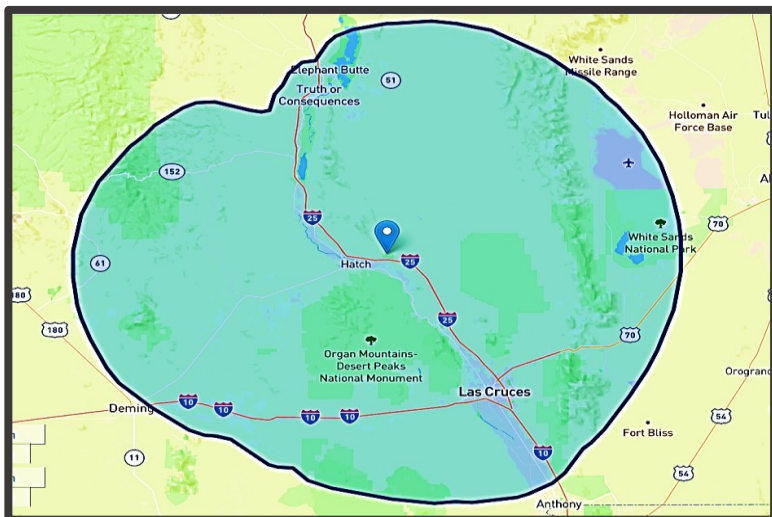

ON - AIR CREW

6
am
-
10
am

10
am
-
2
pm

2
pm
-
7
pm

Station: **101 Gold**
 Frequency: **101.1 FM**
 Call Letters: **KVLC FM**
 Web Site: www.101gold.com
 Wattage: **100,000 watts**
 Format: **Classic Hits**